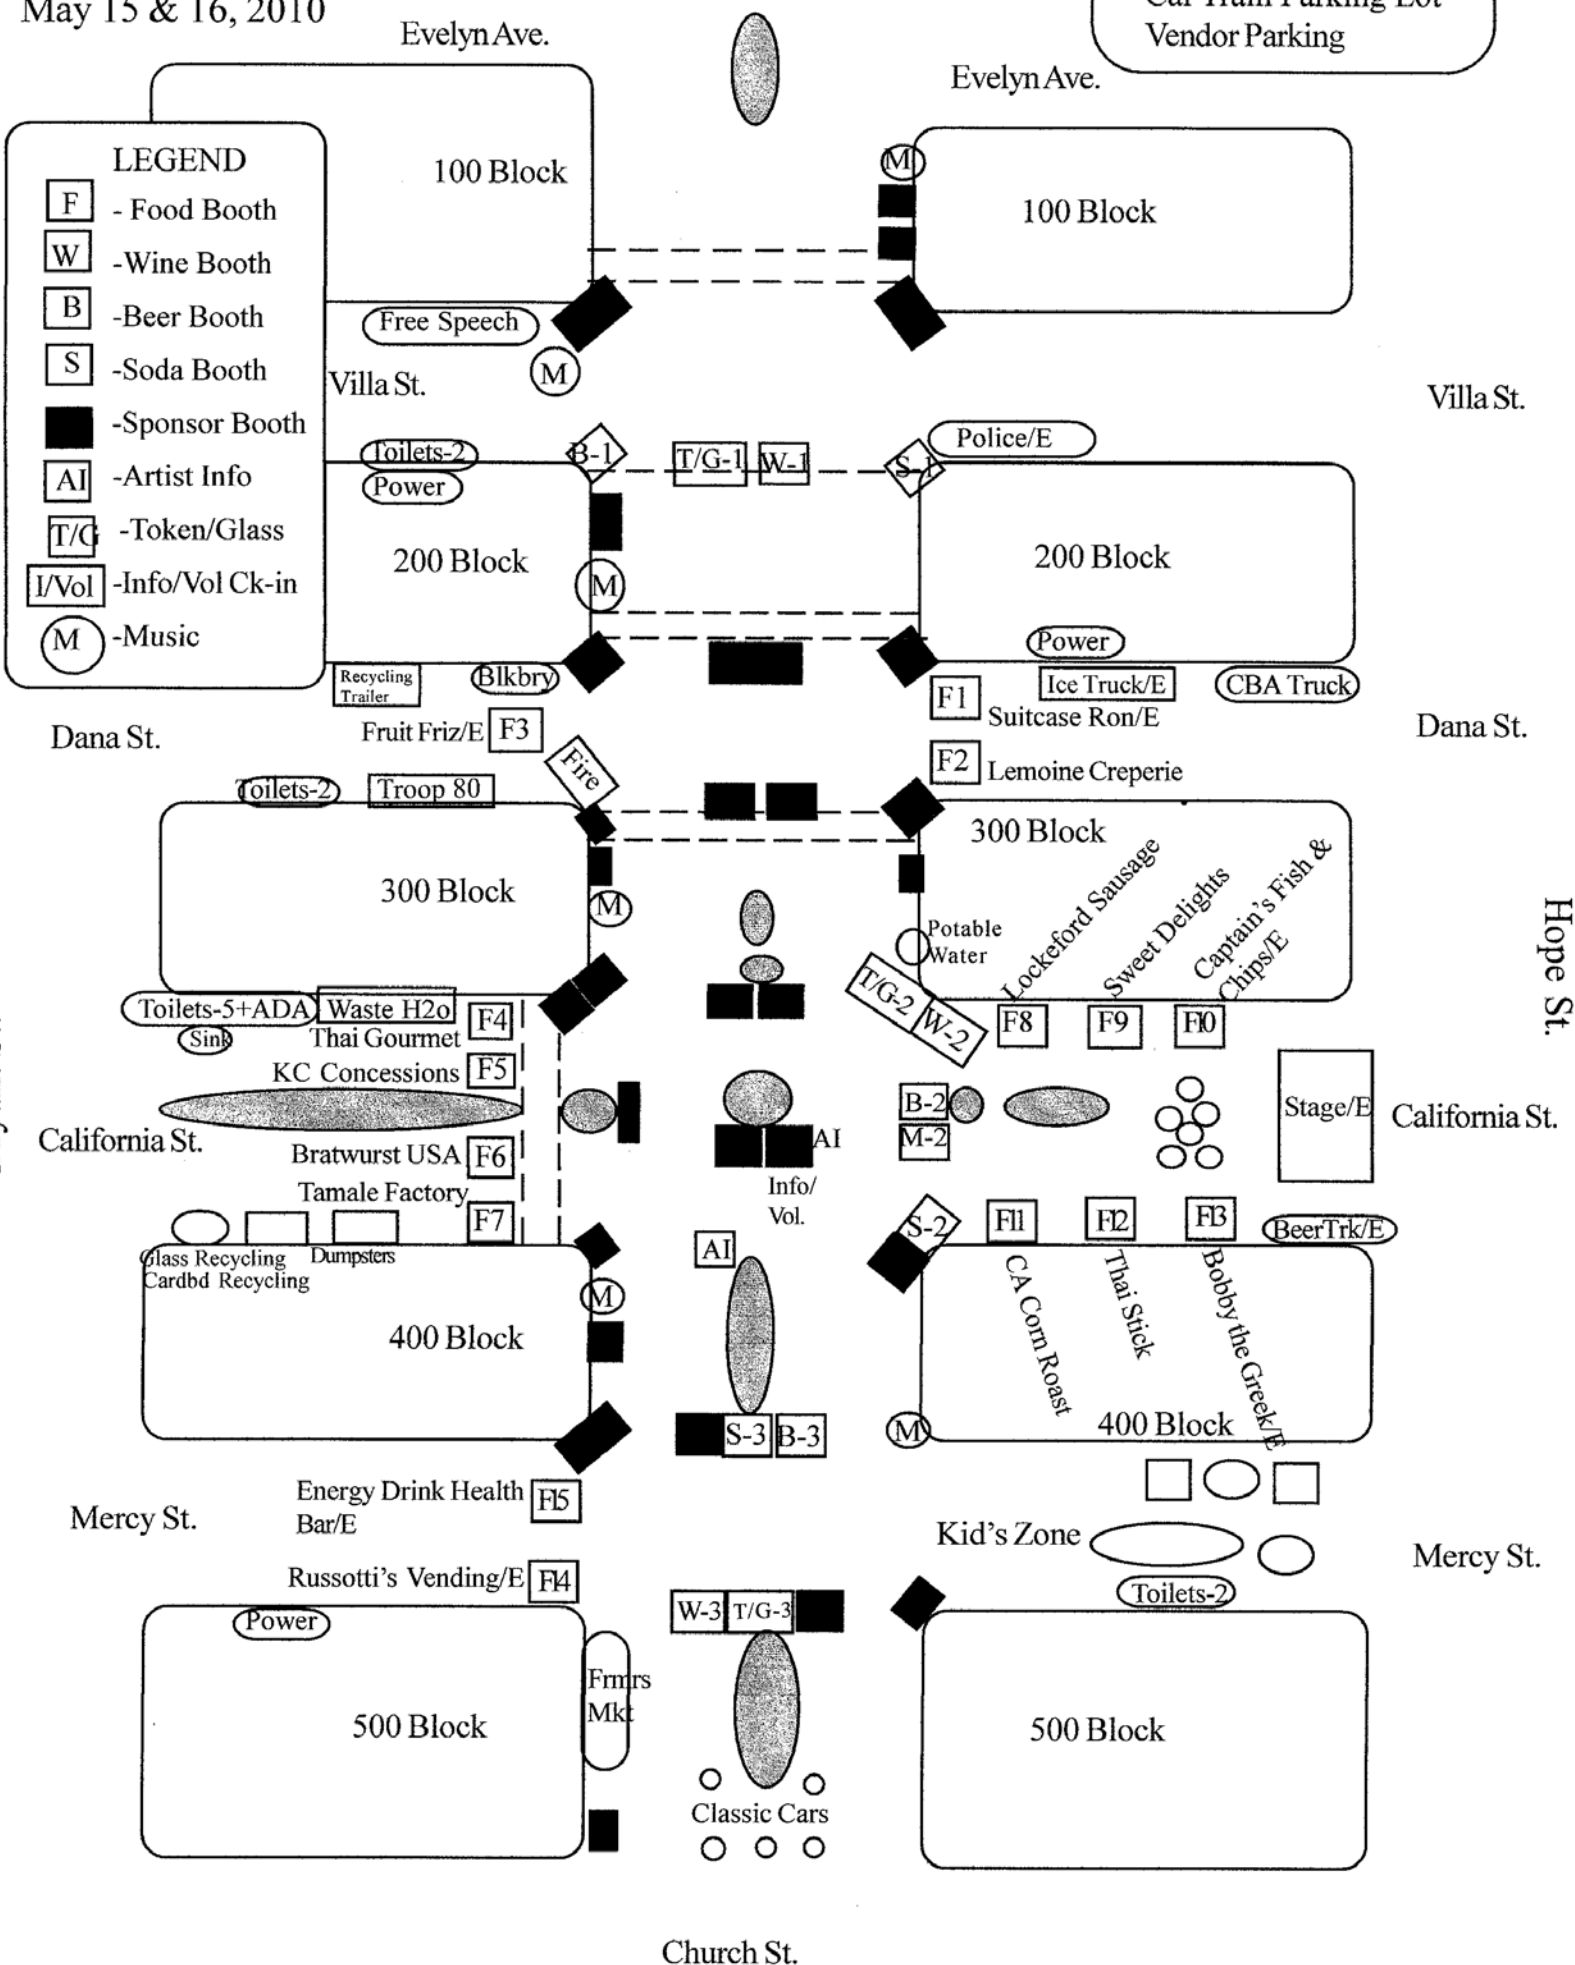

A La Carte & Art  
 May 15 & 16, 2010

Map not to scale

Cal Train Parking Lot  
 Vendor Parking

- LEGEND**
- F - Food Booth
  - W - Wine Booth
  - B - Beer Booth
  - S - Soda Booth
  - Sponsor Booth
  - AI - Artist Info
  - T/G - Token/Glass
  - I/Vol - Info/Vol Ck-in
  - M - Music

Bryant St.

Hope St.

California St.

Mercy St.

Church St.